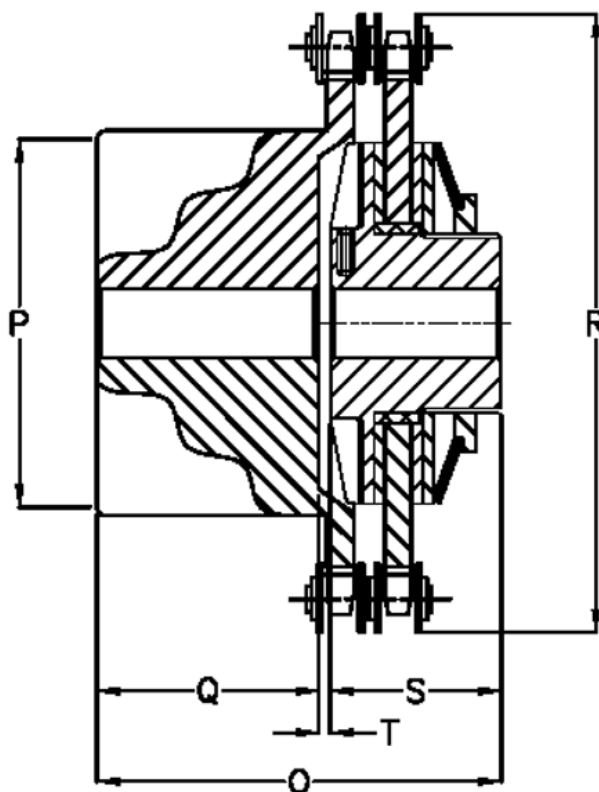

Data Sheet

Article number: 4600057

Description: Securex torque limiter C 5/30
0

Measures

Max angular displacement = 30
Max parallel displacement = 0.20
Max torque Nm = 5
Number of springs = 2
O = 55.0
P = 37
Q = 22.5
R = 57.1

S = 31
T = 1.5